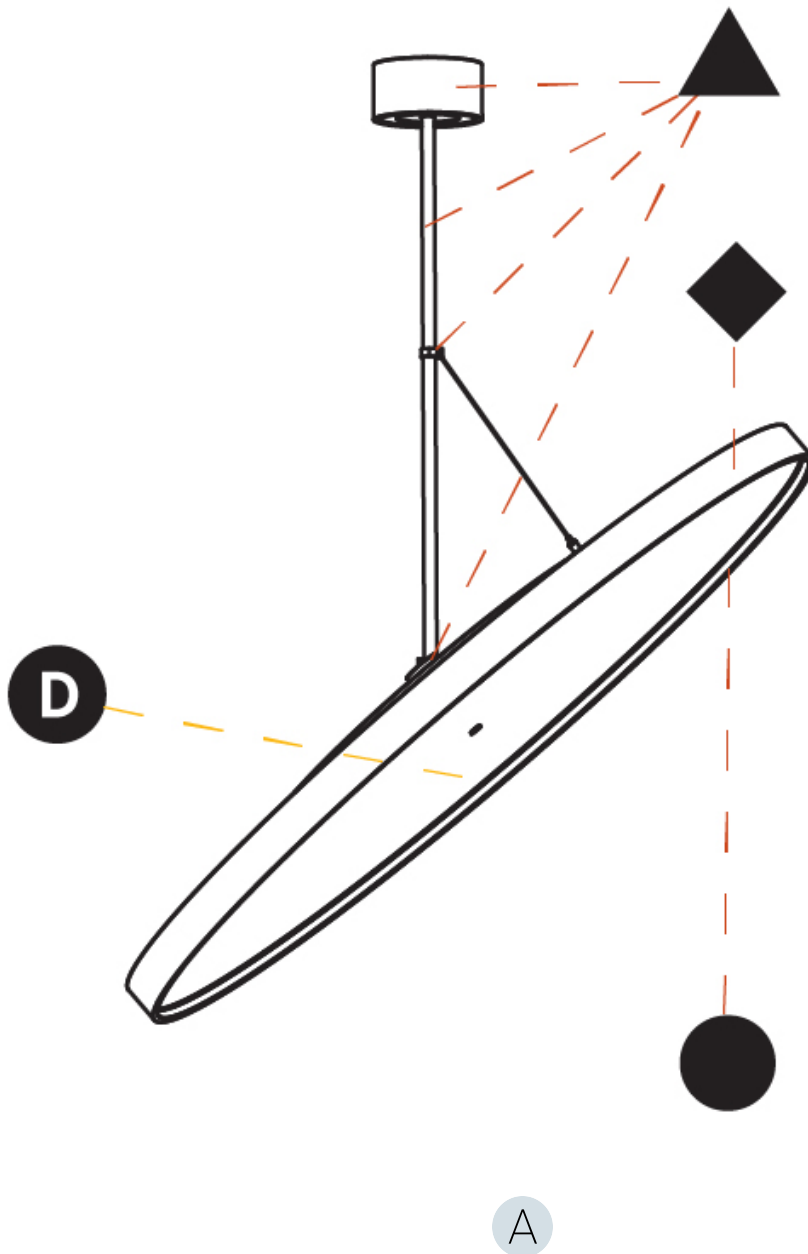

Adjustability: Rotational 170°; Tilt 90°

RATINGS AND CERTIFICATIONS

Certified By: Certified for North American Standards
 IP rating: IP20

SIGN DIVA FLEX KORONA SUSPENSION

A30869-

| | |
|-----------|-------|
| PROJECT | _____ |
| TYPE | _____ |
| SPECIFIER | _____ |
| QUANTITY | _____ |
| DATE | _____ |