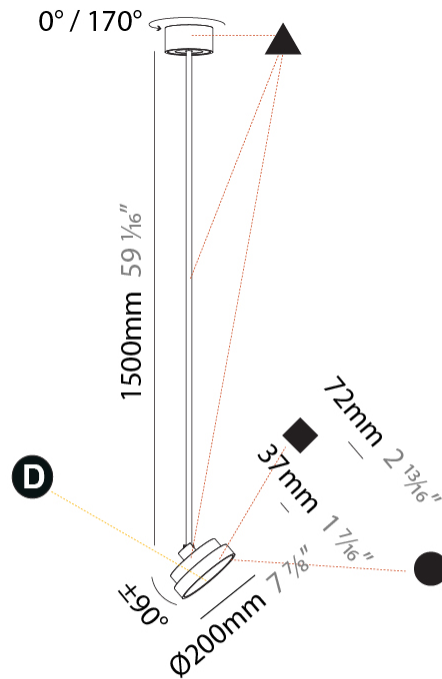

PHYSICAL

| |
|---|
| Shape: Round |
| Diameter (mm): 200 |
| Diameter (in): 7 7/8 |
| Height (mm): 870 |
| Height (in): 34 1/4 |
| Weight (kg): 2.007 |
| Weight (lbs): 4.42 |
| Diffuser: PMMA - Opal / Micro-Prism / Sparkling Secret / Vintage Industrial |
| Fixture Finish: SSR / BKV / CWI / CRY / HAB / UFT / ITA / RUA / FTG / MYG / LOD / PUS / FRO / FUP / KIA / POP / BLS / SPG / MEY / GOH / CHC / COM / ABZ / JAG / OBR / MOS / ROR |
| Fixture Material: PMMA / Extruded Aluminum / Steel |

PHYSICAL

| |
|---|
| Shape: Round |
| Diameter (mm): 200 |
| Diameter (in): 7 7/8 |
| Height (mm): 1620 |
| Height (in): 63 3/4 |
| Weight (kg): 1.865 |
| Weight (lbs): 4.1 |
| Diffuser: PMMA - Opal / Micro-Prism / Sparkling Secret / Vintage Industrial |
| Fixture Finish: SSR / BKV / CWI / CRY / HAB / UFT / ITA / RUA / FTG / MYG / LOD / PUS / FRO / FUP / KIA / POP / BLS / SPG / MEY / GOH / CHC / COM / ABZ / JAG / OBR / MOS / ROR |
| Fixture Material: PMMA / Extruded Aluminum / Steel |

OPTICAL

| |
|--|
| Adjustability: Rotational 170°; Tilt 90° |
|--|

RATINGS AND CERTIFICATIONS

| |
|--|
| Certified By: Certified for North American Standards |
| IP rating: IP20 |

SIGN DIVA FLEX KORONA SUSPENSION

PHYSICAL

Shape: Round
 Diameter (mm): 400
 Diameter (in): 15 3/4
 Height (mm): 870
 Height (in): 34 1/4
 Weight (kg): 3.5
 Weight (lbs): 7.7
 Diffuser: PMMA - Opal / Micro-Prism / Sparkling Secret / Vintage Industrial
 Fixture Finish: SSR / BKV / CWI / CRY / HAB / UFT / ITA / RUA / FTG / MYG / LOD / PUS / FRO / FUP / KIA / POP / BLS / SPG / MEY / GOH / CHC / COM / ABZ / JAG / OBR / MOS / ROR
 Fixture Material: PMMA / Extruded Aluminum / Steel