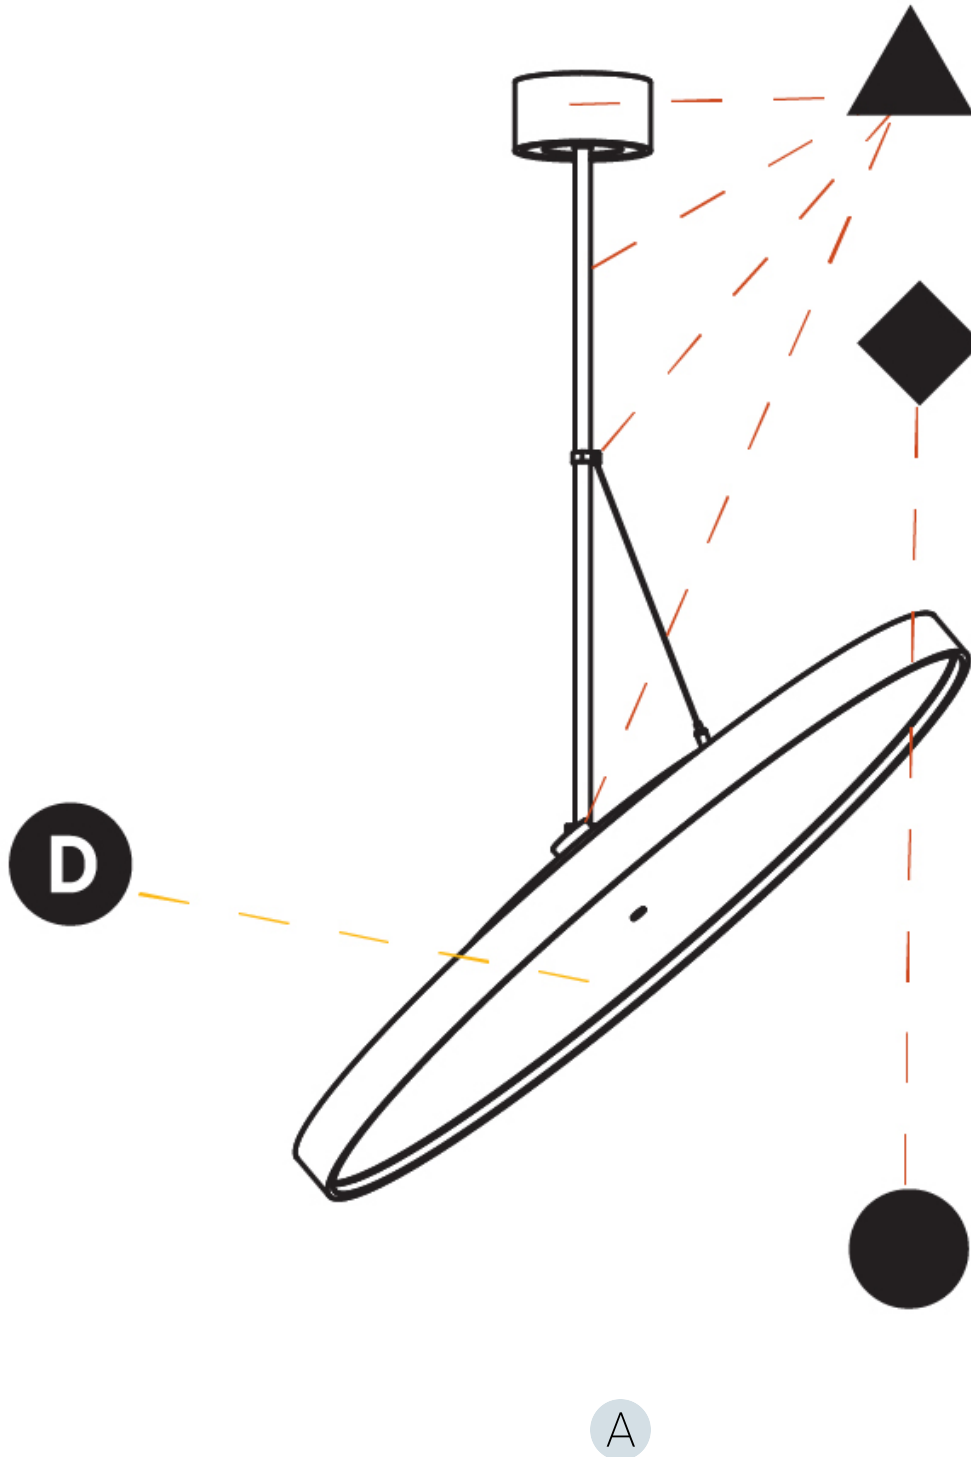

OPTICAL

Adjustability: Rotational 170°; Tilt 90°

RATINGS AND CERTIFICATIONS

Certified By: Certified for North American Standards
 IP rating: IP20

SIGN DIVA FLEX KORONA SUSPENSION

A30867-

| | |
|-----------|-------|
| PROJECT | _____ |
| TYPE | _____ |
| SPECIFIER | _____ |
| QUANTITY | _____ |
| DATE | _____ |