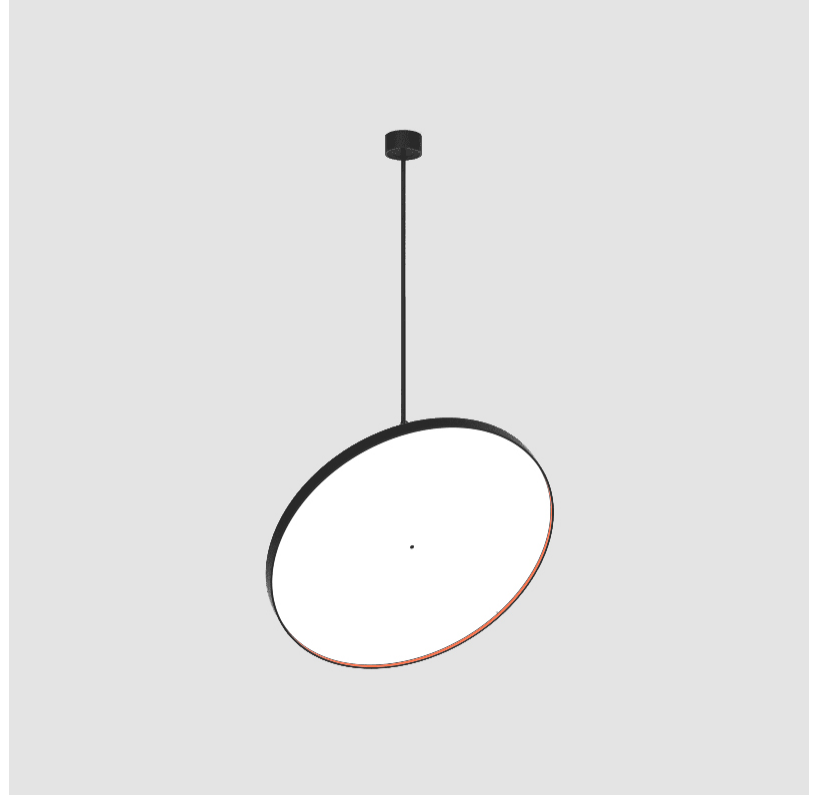

GENERAL

Series: Sign Diva Flex
Subseries: Sign Diva Flex Korona
Partner: Prolicht
Division: Architectural
Installation: Suspension
Product Type: Pendant
Mounting Location: Ceiling
Light Distribution: Adjustable

PHYSICAL

Shape: Round
Diameter (mm): 1100
Diameter (in): 43 5/16
Height (mm): 1620
Height (in): 63 3/4
Weight (kg): 15.5
Weight (lbs): 34.1
Diffuser: PMMA - Opal / Micro-Prism / Sparkling Secret / Vintage Industrial
Fixture Finish: SSR / BKV / CWI / CRY / HAB / UFT / ITA / RUA / FTG / MYG / LOD / PUS / FRO / FUP / KIA / POP / BLS / SPG / MEY / GOH / CHC / COM / ABZ / JAG / OBR / MOS / ROR
Fixture Material: PMMA / Extruded Aluminum / Steel

ELECTRICAL

Lamp Type: LED (Zhaga Standard)
Input Wattage (W): 145
Total Output Wattage (W): 135
Dimming: Tri-Mode (Non-Dimming and Phase Dimming (120Vac only) and 0-10V Dimming)
Driver Included: Yes
Driver Location: Integrated
Driver Type: Constant Current - Universal
Driver Class: Class 2
Input Voltage (V): 120 - 277
Constant Current (MA): 600

LED

Color Temperature (°K): 2700 / 3000 / 3500 / 4000
Max. Delivered Lumen (lm): 16002 / 17172 / 19937 / 20344
Nominal Lumen (lm): 18992 / 20305 / 23575 / 24056
CRI: >90 CRI
Lamp Life (hrs): 50000

OPTICAL

Adjustability: Rotational 170°; Tilt 90°

RATINGS AND CERTIFICATIONS

Certified By: Certified for North American Standards
IP rating: IP20