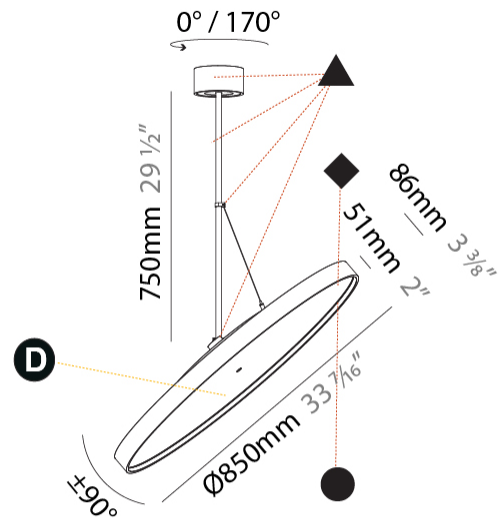

PHYSICAL

Shape: Round
 Diameter (mm): 570
 Diameter (in): 22 7/16
 Height (mm): 1620
 Height (in): 63 3/4
 Weight (kg): 5
 Weight (lbs): 11
 Diffuser: PMMA - Opal / Micro-Prism / Sparkling Secret / Vintage Industrial
 Fixture Finish: SSR / BKV / CWI / CRY / HAB / UFT / ITA / RUA / FTG / MYG / LOD / PUS / FRO / FUP / KIA / POP / BLS / SPG / MEY / GOH / CHC / COM / ABZ / JAG / OBR / MOS / ROR
 Fixture Material: PMMA / Extruded Aluminum / Steel

PHYSICAL

Diameter (mm): 850
 Diameter (in): 33 7/16
 Height (mm): 870
 Height (in): 34 1/4
 Weight (kg): 9
 Weight (lbs): 19.8
 Diffuser: [PMMA - Opal / Micro-Prism / Sparkling Secret / Vintage Industrial](#)
 Fixture Finish: [SSR / BKV / CWI / CRY / HAB / UFT / ITA / RUA / FTG / MYG / LOD / PUS / FRO / FUP / KIA / POP / BLS / SPG / MEY / GOH / CHC / COM / ABZ / JAG / OBR / MOS / ROR](#)
 Fixture Material: [PMMA / Extruded Aluminum / Steel](#)

OPTICAL

Adjustability: Rotational 170°; Tilt 90°

RATINGS AND CERTIFICATIONS

Certified By: Certified for North American Standards
 IP rating: IP20

SIGN DIVA FLEX KORONA SUSPENSION

A30867-

| | |
|-----------|-------|
| PROJECT | _____ |
| TYPE | _____ |
| SPECIFIER | _____ |
| QUANTITY | _____ |
| DATE | _____ |

PHYSICAL

Shape: Round
 Diameter (mm): 850
 Diameter (in): 33 7/16
 Height (mm): 1620
 Height (in): 63 3/4
 Weight (kg): 2.007
 Weight (lbs): 4.42
 Diffuser: PMMA - Opal / Micro-Prism / Sparkling Secret / Vintage Industrial
 Fixture Finish: SSR / BKV / CWI / CRY / HAB / UFT / ITA / RUA / FTG / MYG / LOD / PUS / FRO / FUP / KIA / POP / BLS / SPG / MEY / GOH / CHC / COM / ABZ / JAG / OBR / MOS / ROR
 Fixture Material: PMMA / Extruded Aluminum / Steel