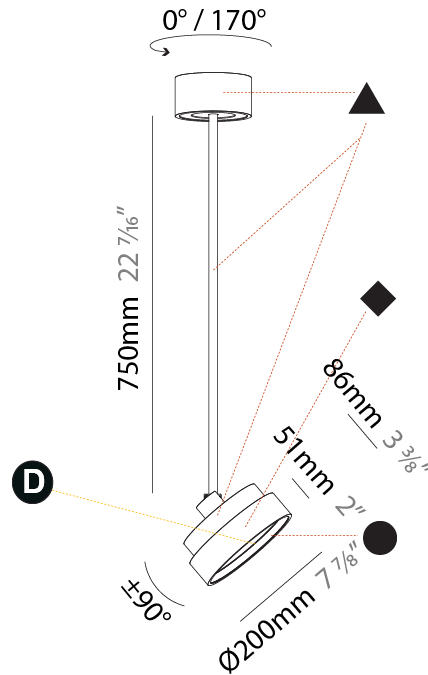

PHYSICAL

| |
|---|
| Shape: Round |
| Diameter (mm): 200 |
| Diameter (in): 7 7/8 |
| Height (mm): 870 |
| Height (in): 34 1/4 |
| Weight (kg): 2.007 |
| Weight (lbs): 4.42 |
| Diffuser: PMMA - Opal / Micro-Prism / Sparkling Secret / Vintage Industrial |
| Fixture Finish: SSR / BKV / CWI / CRY / HAB / UFT / ITA / RUA / FTG / MYG / LOD / PUS / FRO / FUP / KIA / POP / BLS / SPG / MEY / GOH / CHC / COM / ABZ / JAG / OBR / MOS / ROR |
| Fixture Material: PMMA / Extruded Aluminum / Steel |

OPTICAL

| |
|--|
| Adjustability: Rotational 170°; Tilt 90° |
|--|

RATINGS AND CERTIFICATIONS

| |
|--|
| Certified By: Certified for North American Standards |
| IP rating: IP20 |

SIGN DIVA FLEX KORONA SUSPENSION

PHYSICAL

| |
|---|
| Shape: Round |
| Diameter (mm): 200 |
| Diameter (in): 7 7/8 |
| Height (mm): 1620 |
| Height (in): 63 3/4 |
| Weight (kg): 1.865 |
| Weight (lbs): 4.1 |
| Diffuser: PMMA - Opal / Micro-Prism / Sparkling Secret / Vintage Industrial |
| Fixture Finish: SSR / BKV / CWI / CRY / HAB / UFT / ITA / RUA / FTG / MYG / LOD / PUS / FRO / FUP / KIA / POP / BLS / SPG / MEY / GOH / CHC / COM / ABZ / JAG / OBR / MOS / ROR |
| Fixture Material: PMMA / Extruded Aluminum / Steel |

PHYSICAL

Shape: Round
 Diameter (mm): 400
 Diameter (in): 15 3/4
 Height (mm): 870
 Height (in): 34 1/4
 Weight (kg): 3.5
 Weight (lbs): 7.7
 Diffuser: PMMA - Opal / Micro-Prism / Sparkling Secret / Vintage Industrial
 Fixture Finish: SSR / BKV / CWI / CRY / HAB / UFT / ITA / RUA / FTG / MYG / LOD / PUS / FRO / FUP / KIA / POP / BLS / SPG / MEY / GOH / CHC / COM / ABZ / JAG / OBR / MOS / ROR
 Fixture Material: PMMA / Extruded Aluminum / Steel