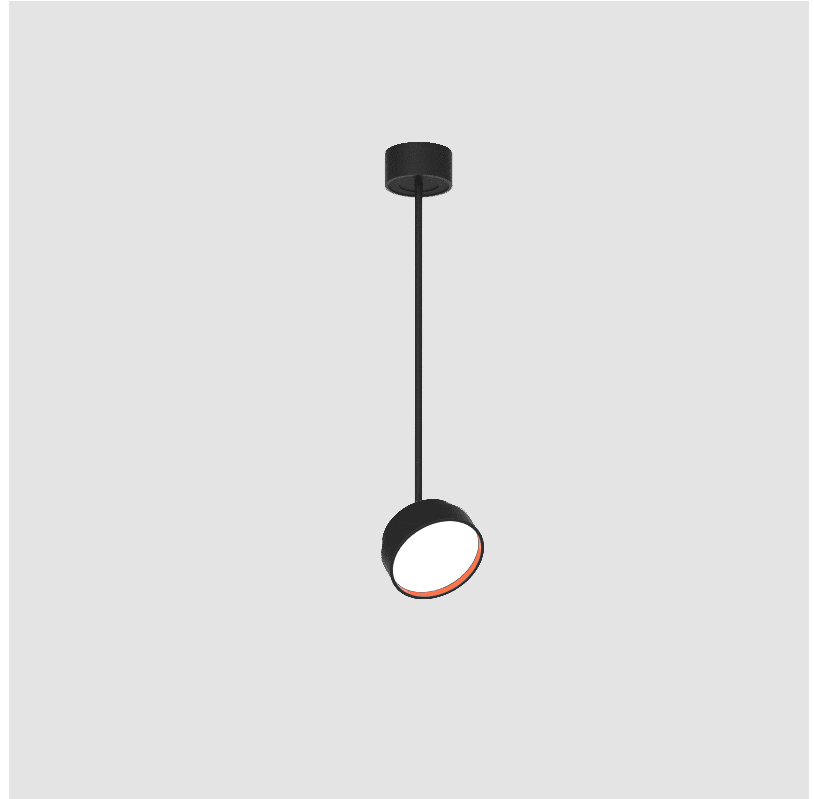

OPTICAL

| |
|--|
| Adjustability: Rotational 170°; Tilt 90° |
|--|

RATINGS AND CERTIFICATIONS

| |
|--|
| Certified By: Certified for North American Standards |
| IP rating: IP20 |

SIGN DIVA FLEX KORONA SUSPENSION