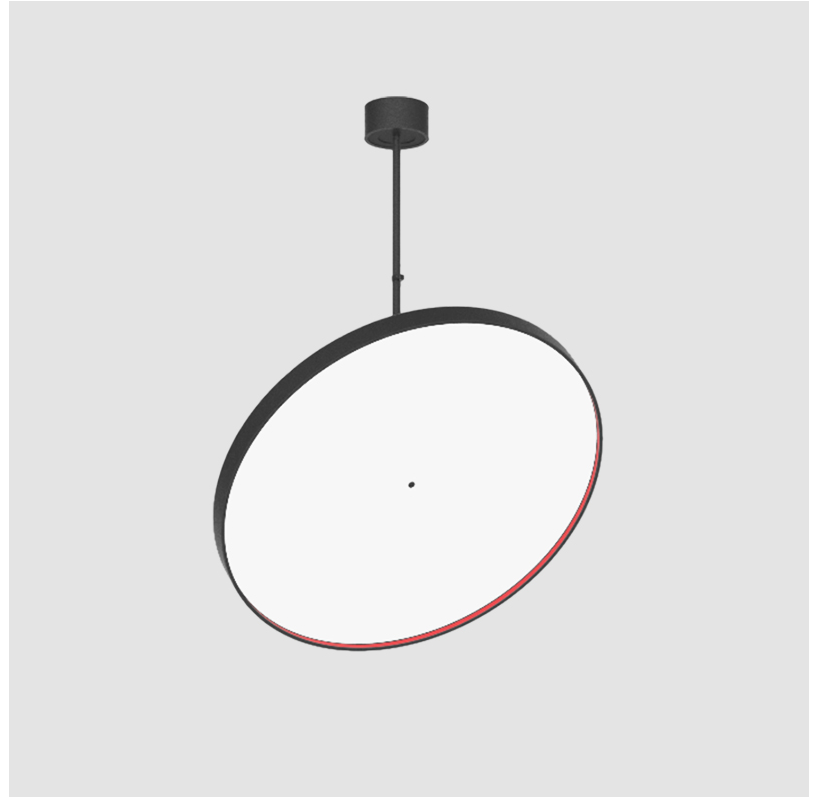

OPTICAL

Adjustability: Rotational 170°; Tilt 90°

RATINGS AND CERTIFICATIONS

Certified By: Certified for North American Standards
 IP rating: IP20

SIGN DIVA FLEX KORONA SUSPENSION

A30867-

| | |
|-----------|-------|
| PROJECT | _____ |
| TYPE | _____ |
| SPECIFIER | _____ |
| QUANTITY | _____ |
| DATE | _____ |